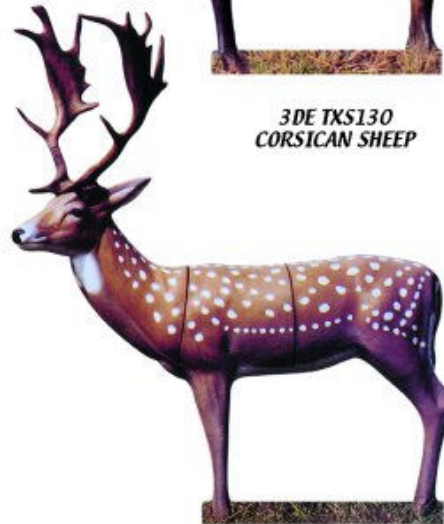

3DE TXF150
FALLOW DEER