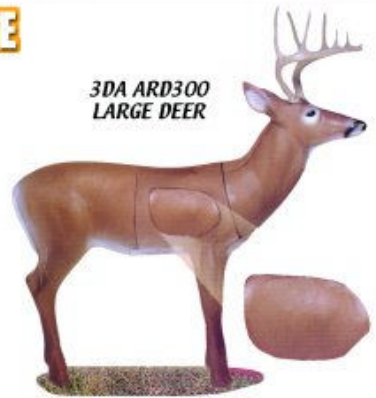

3DH HD120
BIGHORN SHEEP

3DH HD240
MEDIUM BEAR

3DH HD160
BISON

Cibles 3d / 3d Targets

CIBLES/TARGETS AIM RITE MC KENZIE

3DA ARD200
DEER

3DA ARD300
LARGE DEER

3DA ARB400
BEAR

Cibles, Chevalets, Filets / Targets, Stands, Netting

CB26 Backyard Model
Size: 26" x 26" x 16"

**DCB CB26 MC KENZIE
BACKYARD 26"x26"x16"**

CB12 HandiBlock
Size: 16" X 18" X 12"

**DCB CB12 MC KENZIE
HANDIBLOCK**