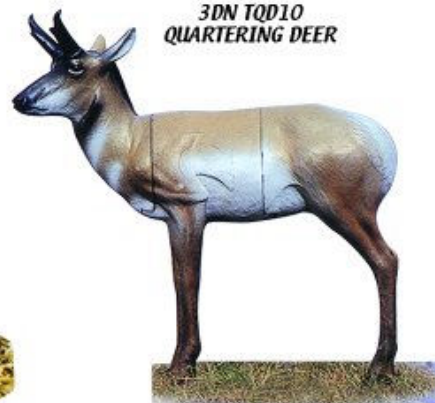

3DN TB40
BEAR MEDIUM BLACK

3DN TML100
MOUNTAIN LION

3DN TCB35
CLIMBING BEAR

3DN TB45
BEAR LARGE STANDING

3DN TQD10
QUARTERING DEER

3DN TP80
PRONGHORN ANTELOPE

Cibles 3d / 3d Targets

CIBLES/TARGETS EXOTICS MC KENZIE