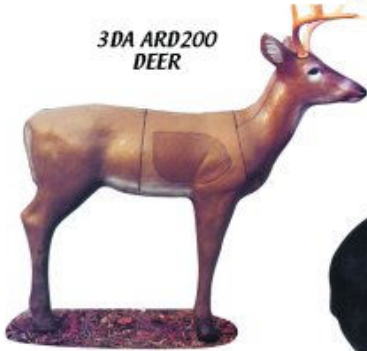

3DH HD120
BIGHORN SHEEP

3DH HD240
MEDIUM BEAR

3DH HD160
BISON

Cibles 3d / 3d Targets

CIBLES/TARGETS AIM RITE MC KENZIE

3DA ARD200
DEER

3DA ARD300
LARGE DEER

3DA ARB400
BEAR